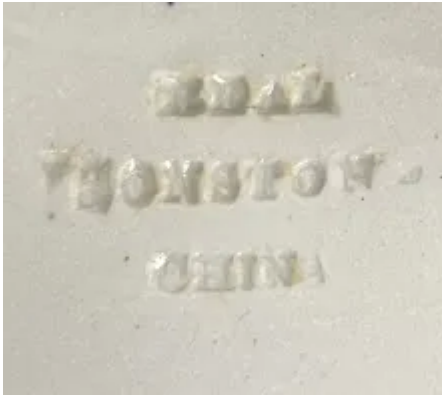

Early Swirl | Francis Morley (& Co.) | Sauce or Soup Tureen Base and Lid | Item | 002

Shape Name

Early Swirl

Potter Name

Morley, Francis (& Co.)

Photo Type

Item - Photo

Item

Sauce or Soup Tureen Base and Lid

Kew Registration

27800

[Enlarge Image](#)

Associated Images

**Early Swirl | Francis Morley (&
Co.) | Sauce or Soup Tureen
Base and Lid | Mark | 005**

**Early Swirl | Francis Morley (&
Co.) | Sauce or Soup Tureen
Base and Lid | Mark | 006**

**Early Swirl | Francis Morley (&
Co.) | Sauce or Soup Tureen
Base and Lid | Mark | 007**

**Early Swirl | Francis Morley (&
Co.) | Sauce or Soup Tureen
Base and Lid | Finial | 003**

**Early Swirl | Francis Morley (&
Co.) | Sauce or Soup Tureen
Base and Lid | Handle | 004**