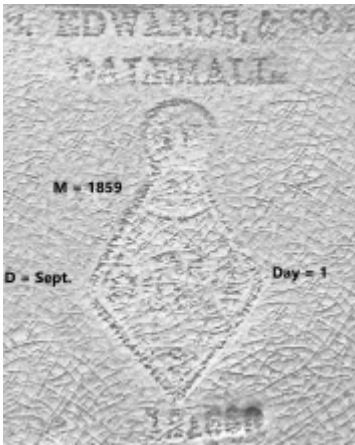

Associated Images