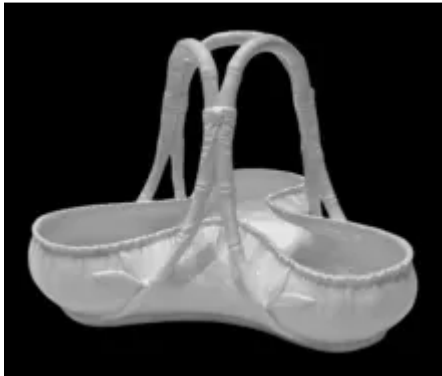

England

Trent Pottery

Start Year

1865

End Year

1873

Country

England

[Enlarge Image](#)

POTTER TRANSITIONS

Subsequent Potter Name: George Jones (& Sons)
Years: From 1873 to 1957

Related Shapes

Bamboo

Plain

Senate

Wicker and Apple Blossom