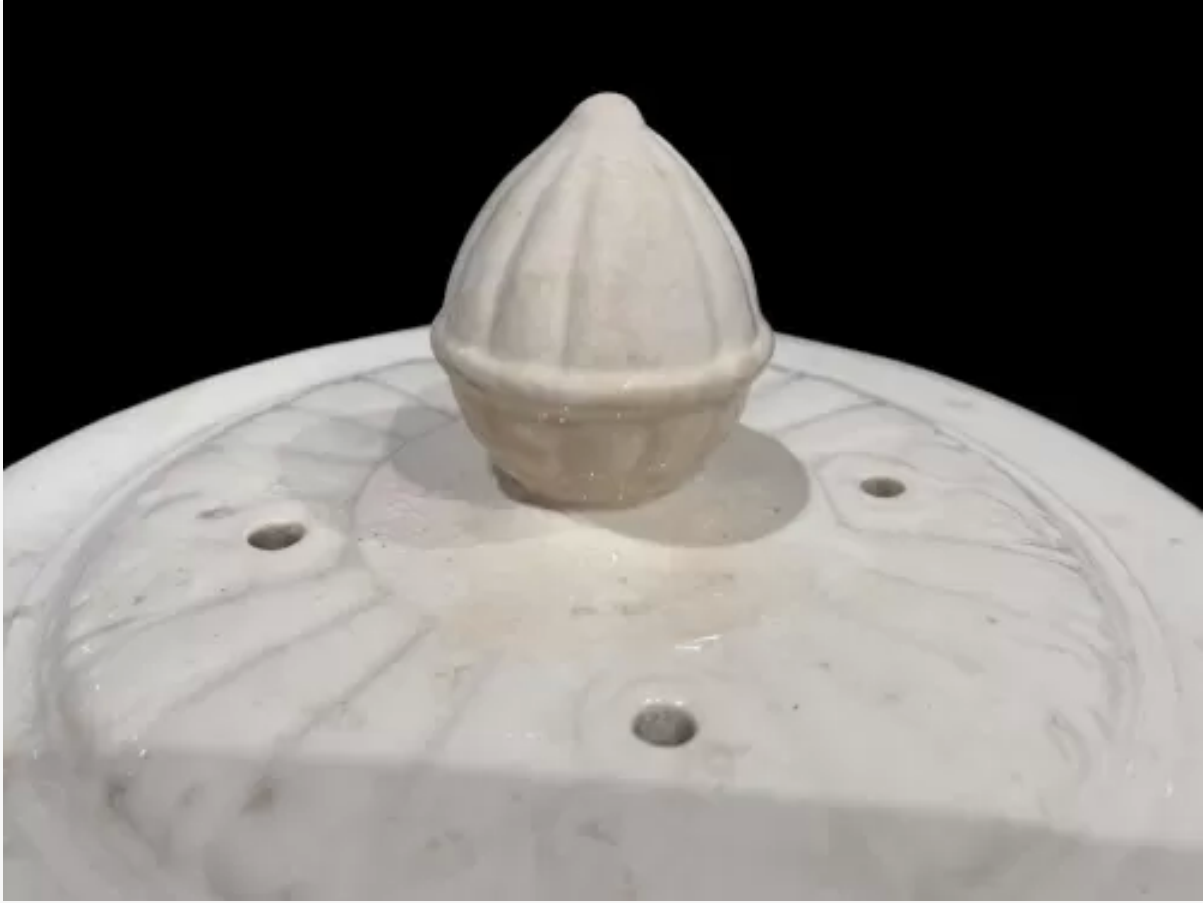

Unknown Tableware | Unspecified | Cheese Dish Dome and Underplate | Finial | 023

Shape Name

[Unknown Tableware](#)

Potter Name

[Unspecified](#)

Photo Type

Finial - Photo

Item

Cheese Dish Dome and Underplate

Parent Image

[Unknown Tableware | Unspecified | Cheese Dish Dome and Underplate | Item |](#)

[022](#)

[Enlarge Image](#)