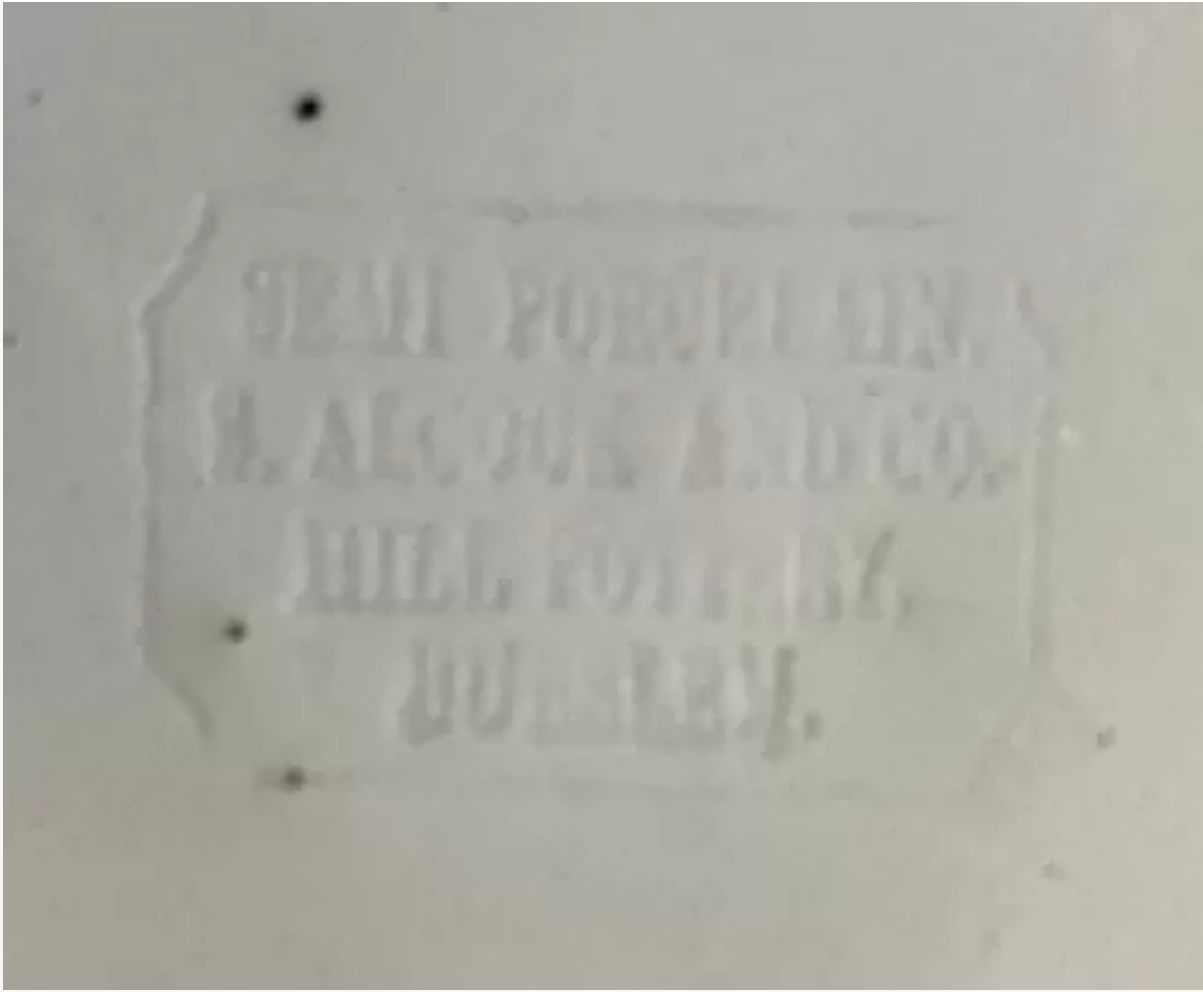

[Enlarge Image](#)