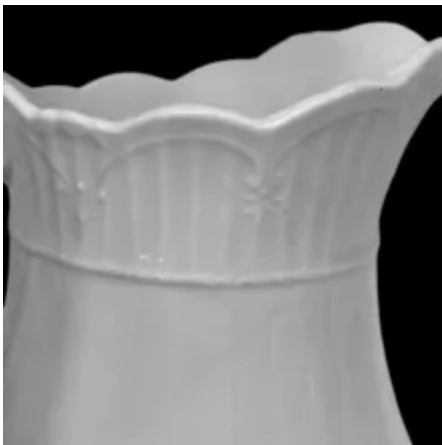

Unknown Tableware | W. H. Grindley & Co. | Table Pitcher | Item | 003

Shape Name

Unknown Tableware

Potter Name

Grindley, W. H. (& Co.)

Photo Type

Item - Photo

Item

Pitcher - Table - Various Sizes

[Enlarge Image](#)

Associated Images

**Unknown Tableware | W. H.
Grindley & Co. | Table Pitcher |
Mark | 006**

**Unknown Tableware | W. H.
Grindley & Co. | Table Pitcher |
Embossing | 005**