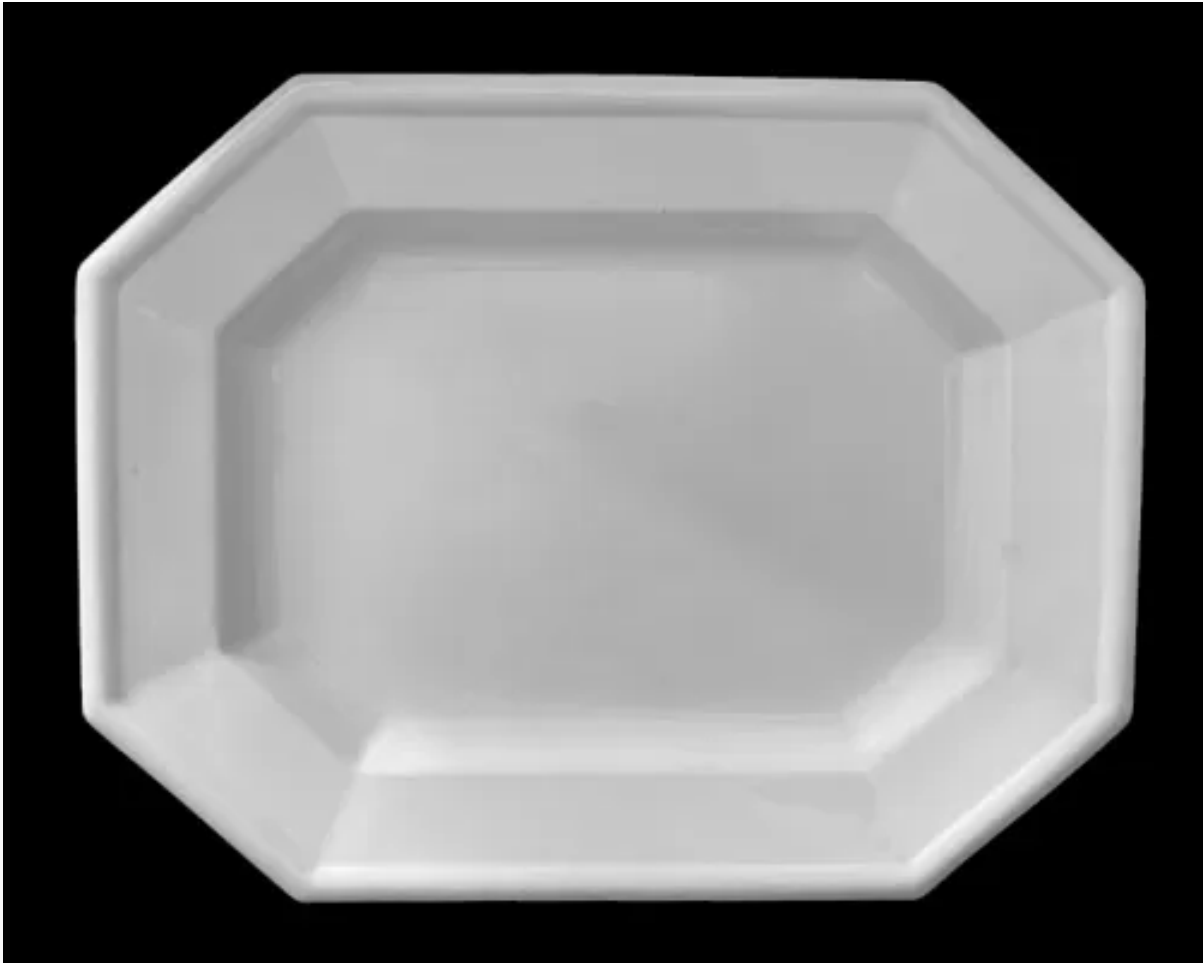

[Enlarge Image](#)

Associated Images