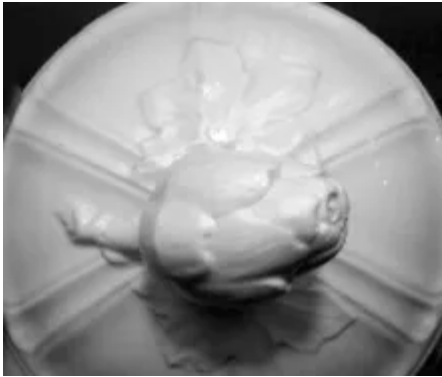

Atlantic Shape | T. & R. Boote (& Co.) | Chamber Pot Base and Lid | Item | 001

Shape Name

[Atlantic Shape](#)

Potter Name

[Boote, T. & R. \(& Co.\)](#)

Photo Type

Item - Photo

Item

Chamber Pot Base and Lid

Notes

Atlantic "B" Shape. This chamber pot lid has a large artichoke finial. It is one of the largest finials found in white ironstone.

Kew Registration

[118891](#)

[Enlarge Image](#)

Associated Images

**Atlantic Shape | T. & R. Boote
(& Co.) | Chamber Pot Base and
Lid | Finial | 002**