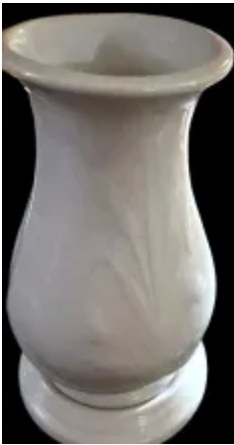

# Prairie Shape | Joseph Clementson | Brush Vase and Underplate | Item | 001

## Potter Name

[Clementson, Joseph](#)

## Kew Registration

[152963](#)

[Enlarge Image](#)

## Associated Images

**Prairie Shape | Joseph  
Clementson | Brush Vase and  
Underplate | Embossing | 002**