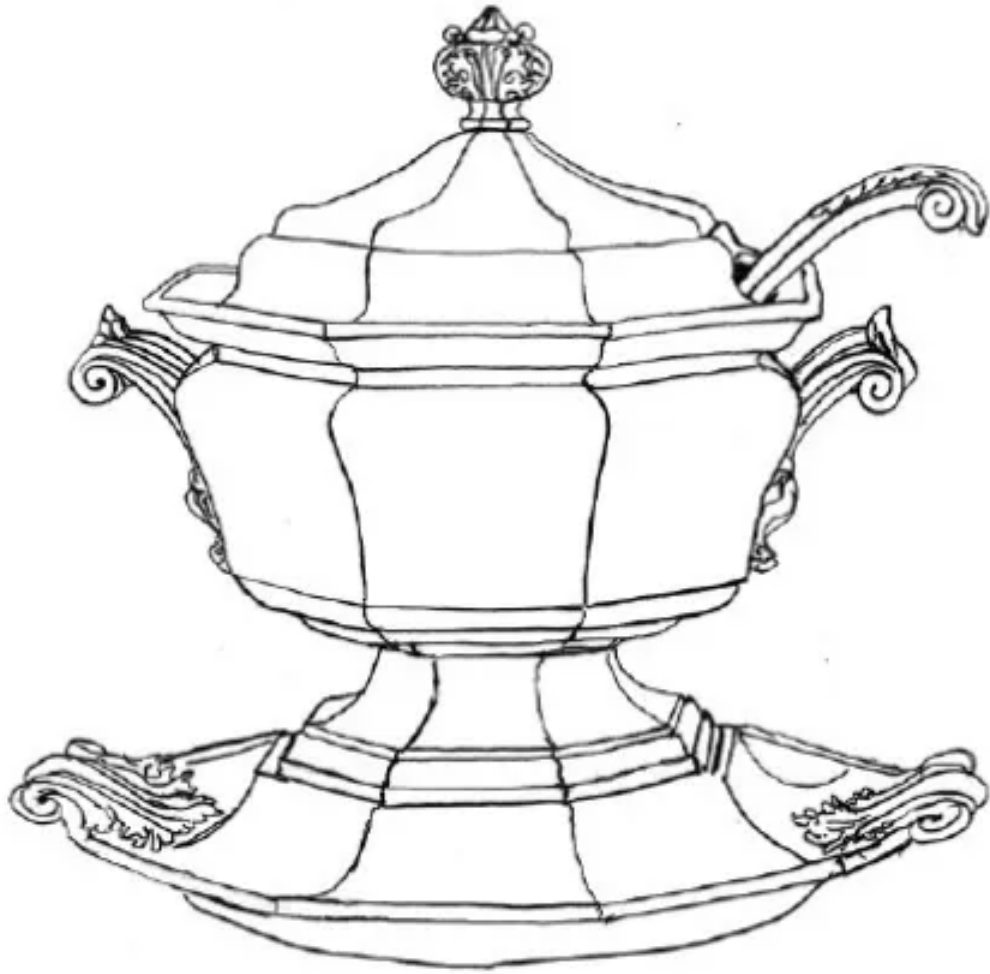

Gothic | Unspecified | Sauce or Soup Tureen Base, Lid, Underplate, and Ladle | ItemDraw | 003

Shape Name

[Gothic](#)

Potter Name

[Unspecified](#)

Photo Type

Item - Drawing

Item

Sauce or Soup Tureen Base, Lid, Underplate and Ladle

Parent Image

[Gothic | John Ridgway & Co. | Sauce or Soup Tureen Base, Lid, Ladle and](#)

[Underplate | Item | 005](#)

[Enlarge Image](#)