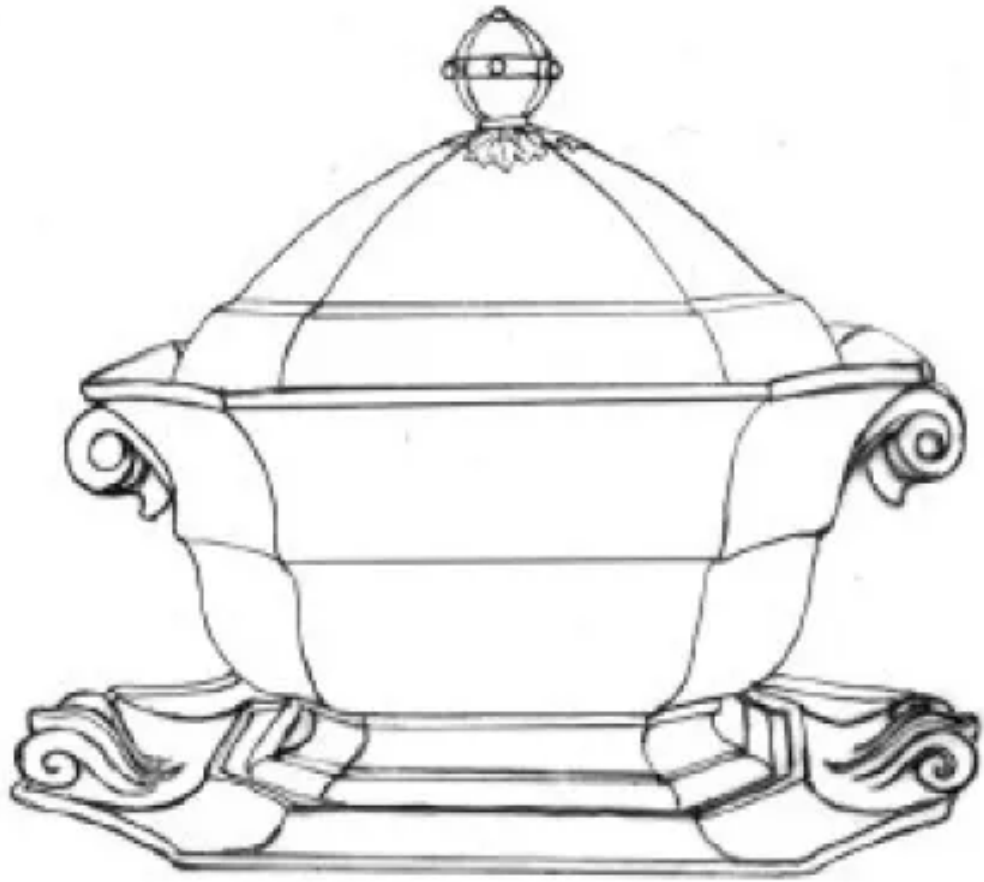

Gothic | Unspecified | Sauce or Soup Tureen Base, Lid, and Underplate | ItemDrw | 001

Shape Name

[Gothic](#)

Potter Name

[Unspecified](#)

Photo Type

Item - Drawing

Item

Sauce or Soup Tureen Base, Lid, and Underplate

Parent Image

[Gothic | T. J. & J. Mayer | Sauce or Soup Tureen Base, Lid, and Underplate |](#)

[Item | 005](#)

[Enlarge Image](#)