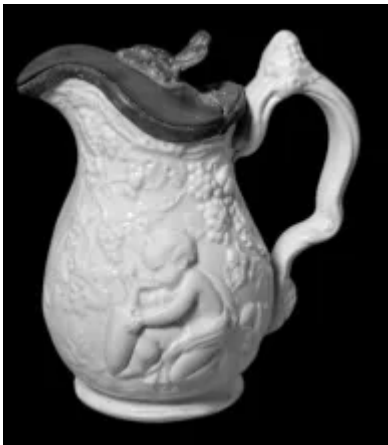

Unknown Tableware | Unspecified | Syrup Pitcher with Metal Lid | Item | 017

Shape Name

Unknown Tableware

Potter Name

Unspecified

Photo Type

Item - Photo

Item

Syrup Pitcher with Metal Lid - up to 7" Tall

[Enlarge Image](#)

Associated Images

**Unknown Tableware |
Unspecified | Syrup Pitcher with
Metal Lid | Embossing | 018**