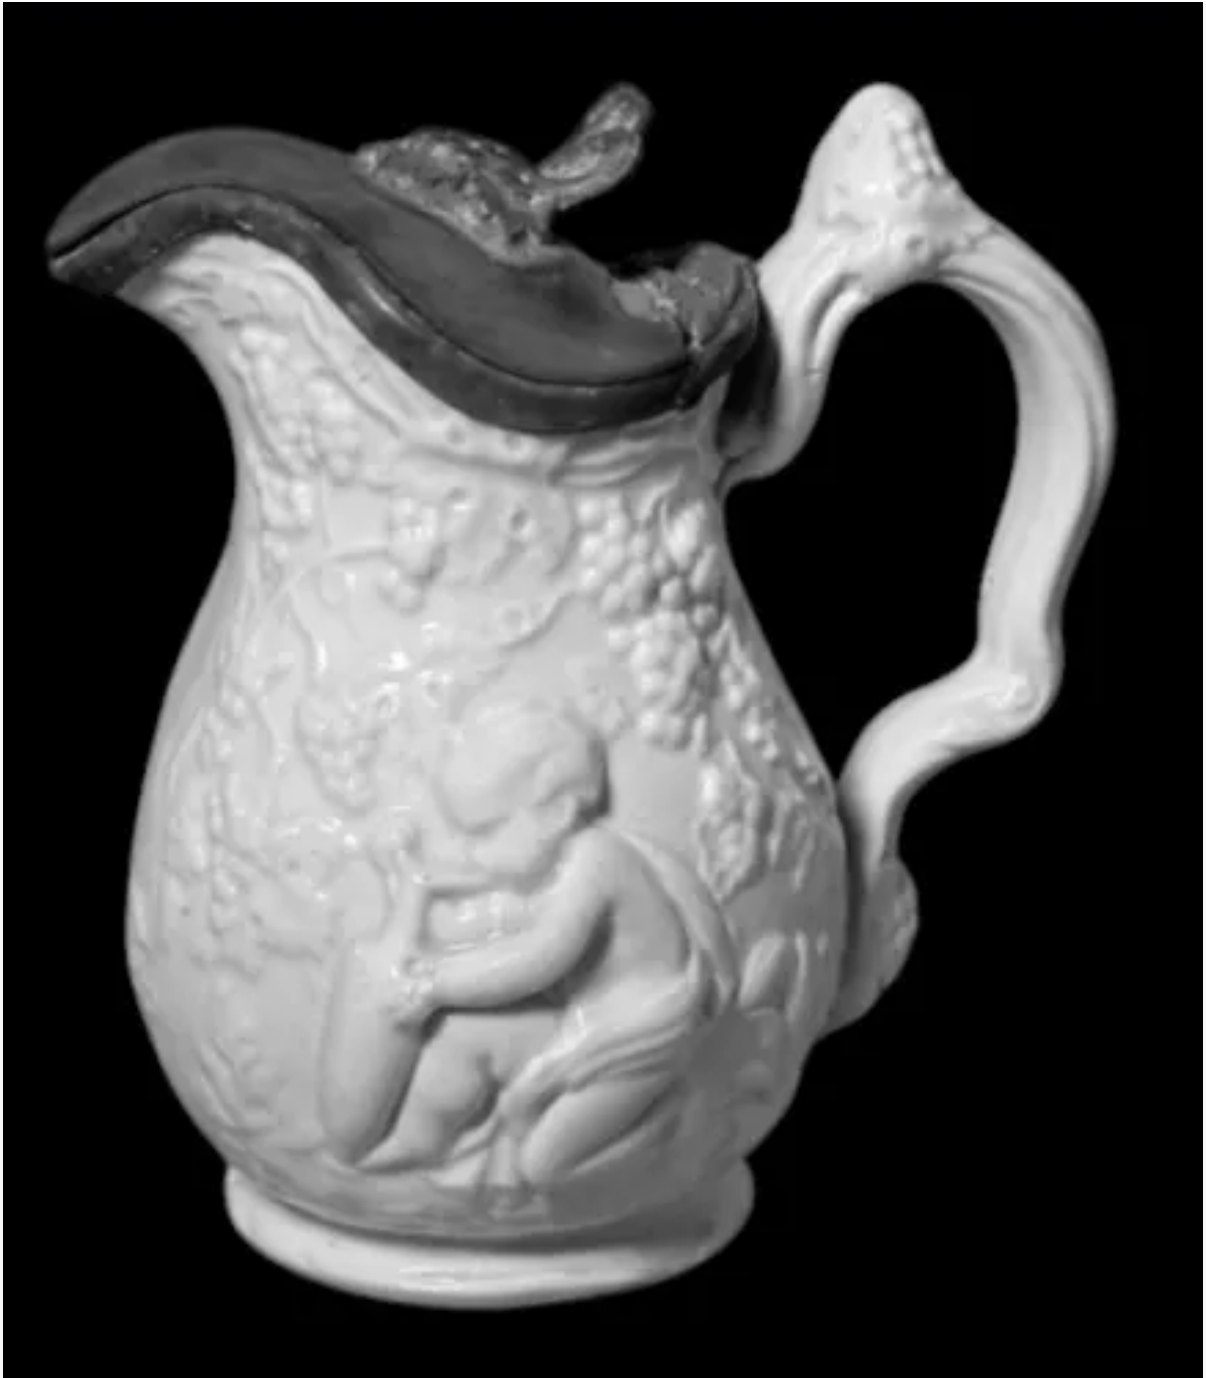

Unknown Tableware | Unspecified | Syrup Pitcher with Metal Lid | Embossing | 018

Shape Name

[Unknown Tableware](#)

Potter Name

[Unspecified](#)

Photo Type

Embossing - Photo

Item

Syrup Pitcher with Metal Lid - up to 7" Tall

Parent Image

[Unknown Tableware | Unspecified | Syrup Pitcher with Metal Lid | Item | 017](#)

[Enlarge Image](#)