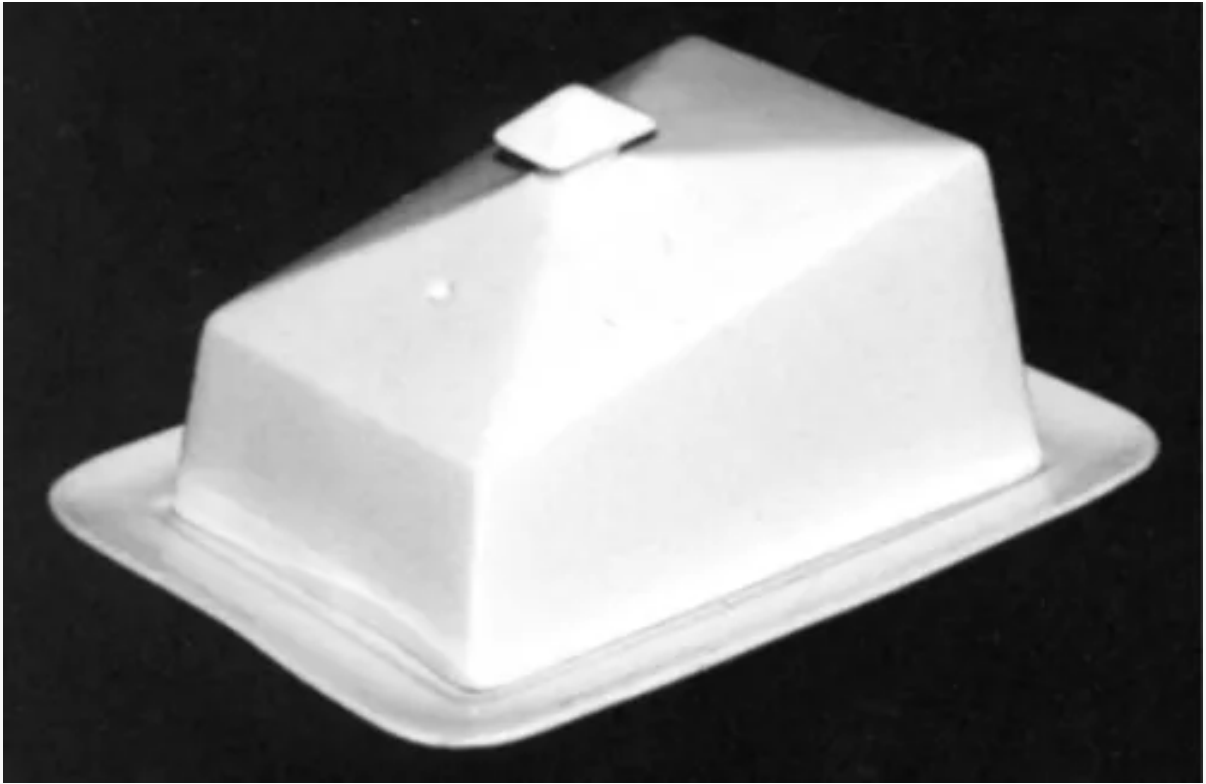

Unknown Tableware | Wood & Son(s) | Cheese Wedge Lid and Underplate | Item | 001

Shape Name

Unknown Tableware

Potter Name

Wood & Son(s)

Photo Type

Item - Photo

Item

Cheese Wedge Lid and Underplate

[Enlarge Image](#)