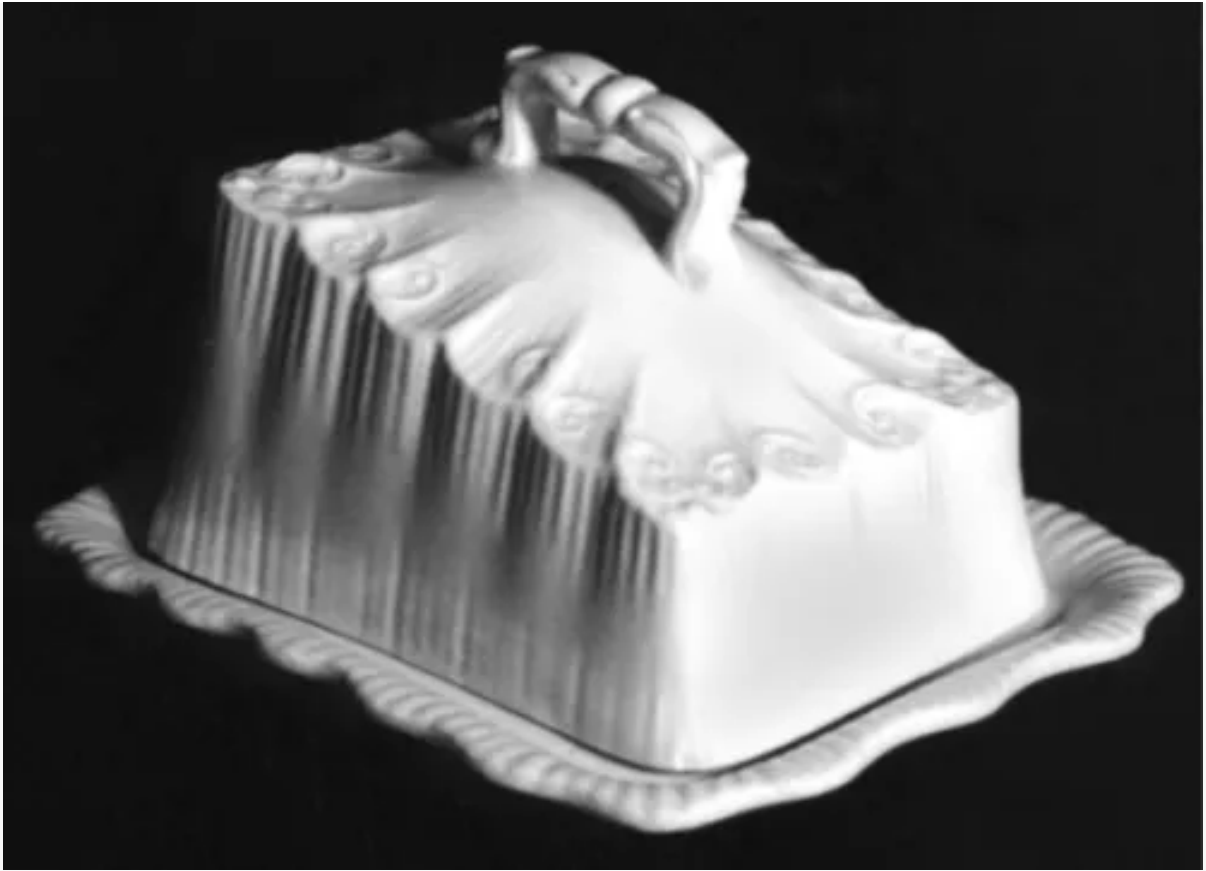

Unknown Tableware | Unspecified | Cheese Wedge Lid and Underplate | Item | 001

Shape Name

Unknown Tableware

Potter Name

Unspecified

Photo Type

Item - Photo

Item

Cheese Wedge Lid and Underplate

[Enlarge Image](#)