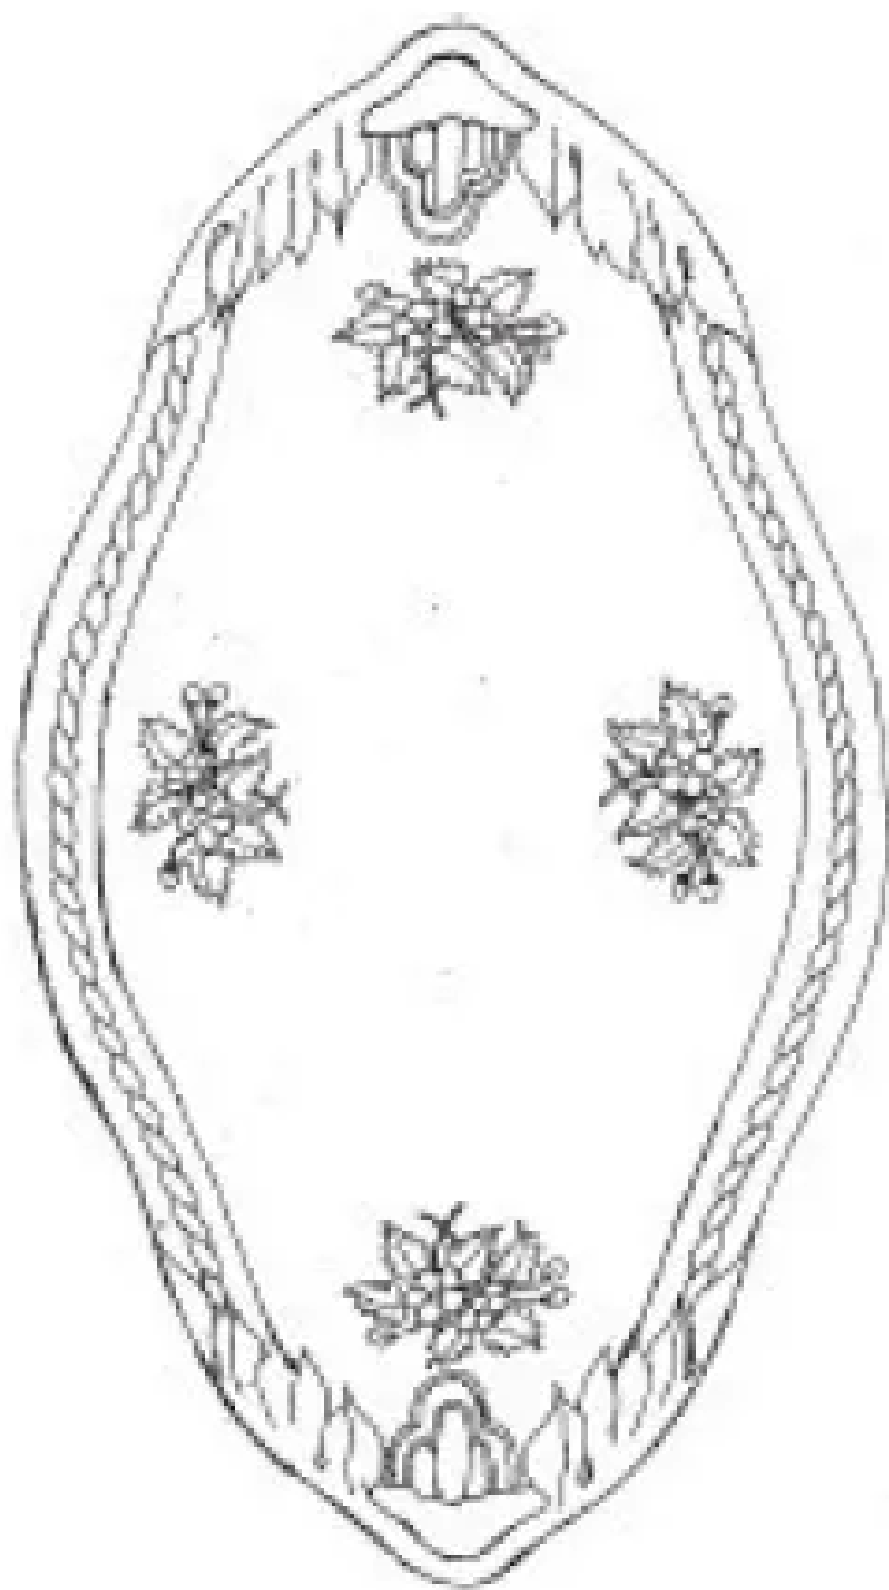

Washington Shape | John Meir & Son | Relish Dish | ItemDrw | 001

Shape Name

Washington Shape

Potter Name

Meir, John (I. or J.) & Son

Photo Type

Item - Drawing

Item

Relish Dish

Parent Image

Washington Shape | John Meir & Son | Relish Dish | Item | 003

[Enlarge Image](#)