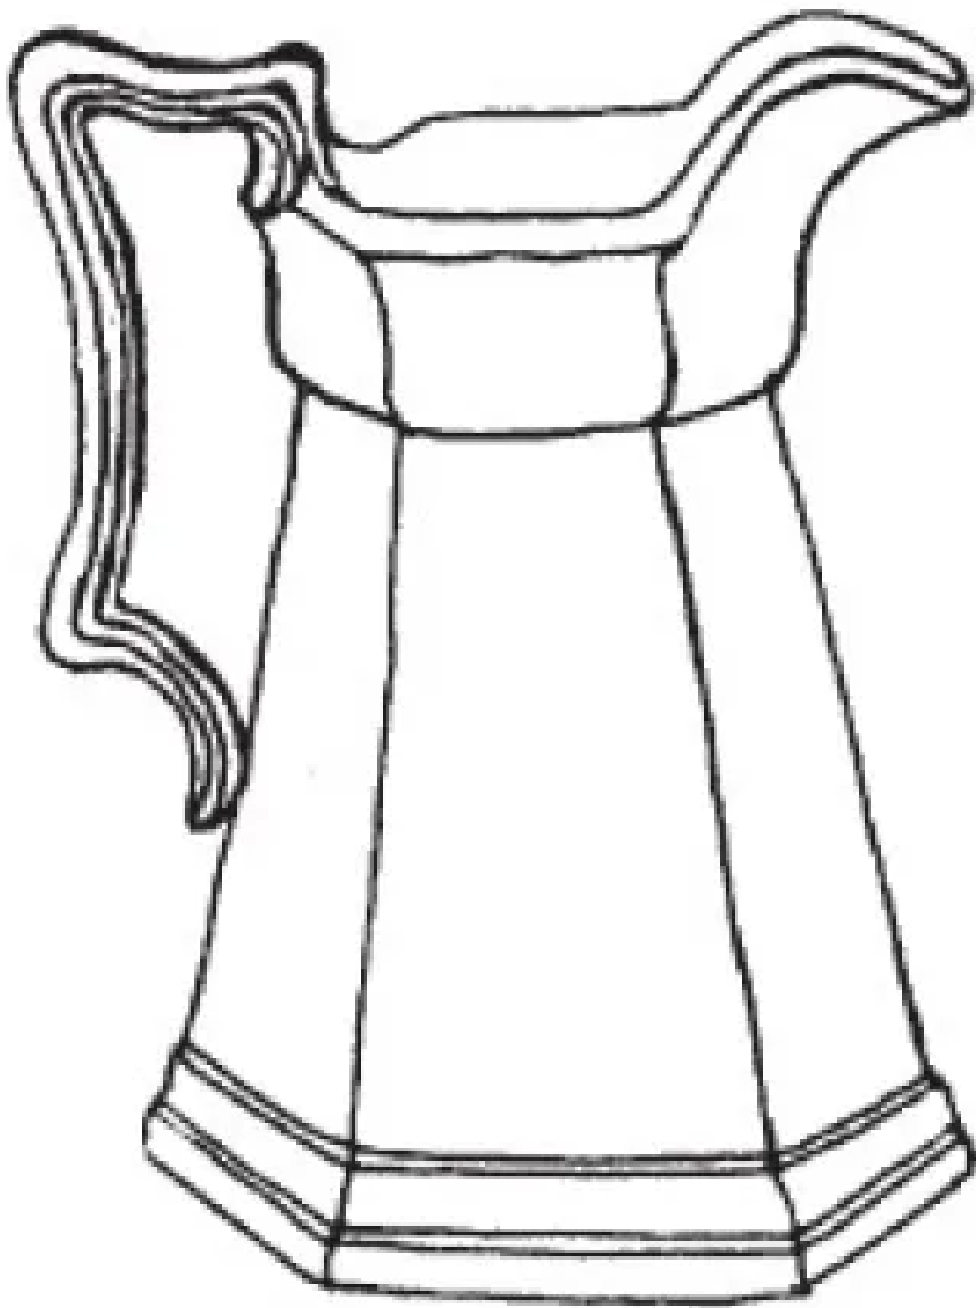

Gothic | T. J. & J. Mayer | Table Pitcher | ItemDrw | 001

Shape Name

Gothic

Potter Name

Mayer, T. J. & J.

Photo Type

Item - Drawing

Item

Pitcher - Table - Various Sizes

Parent Image

Gothic | T. J. & J. Mayer | Table Pitcher | Item | 004

[Enlarge Image](#)