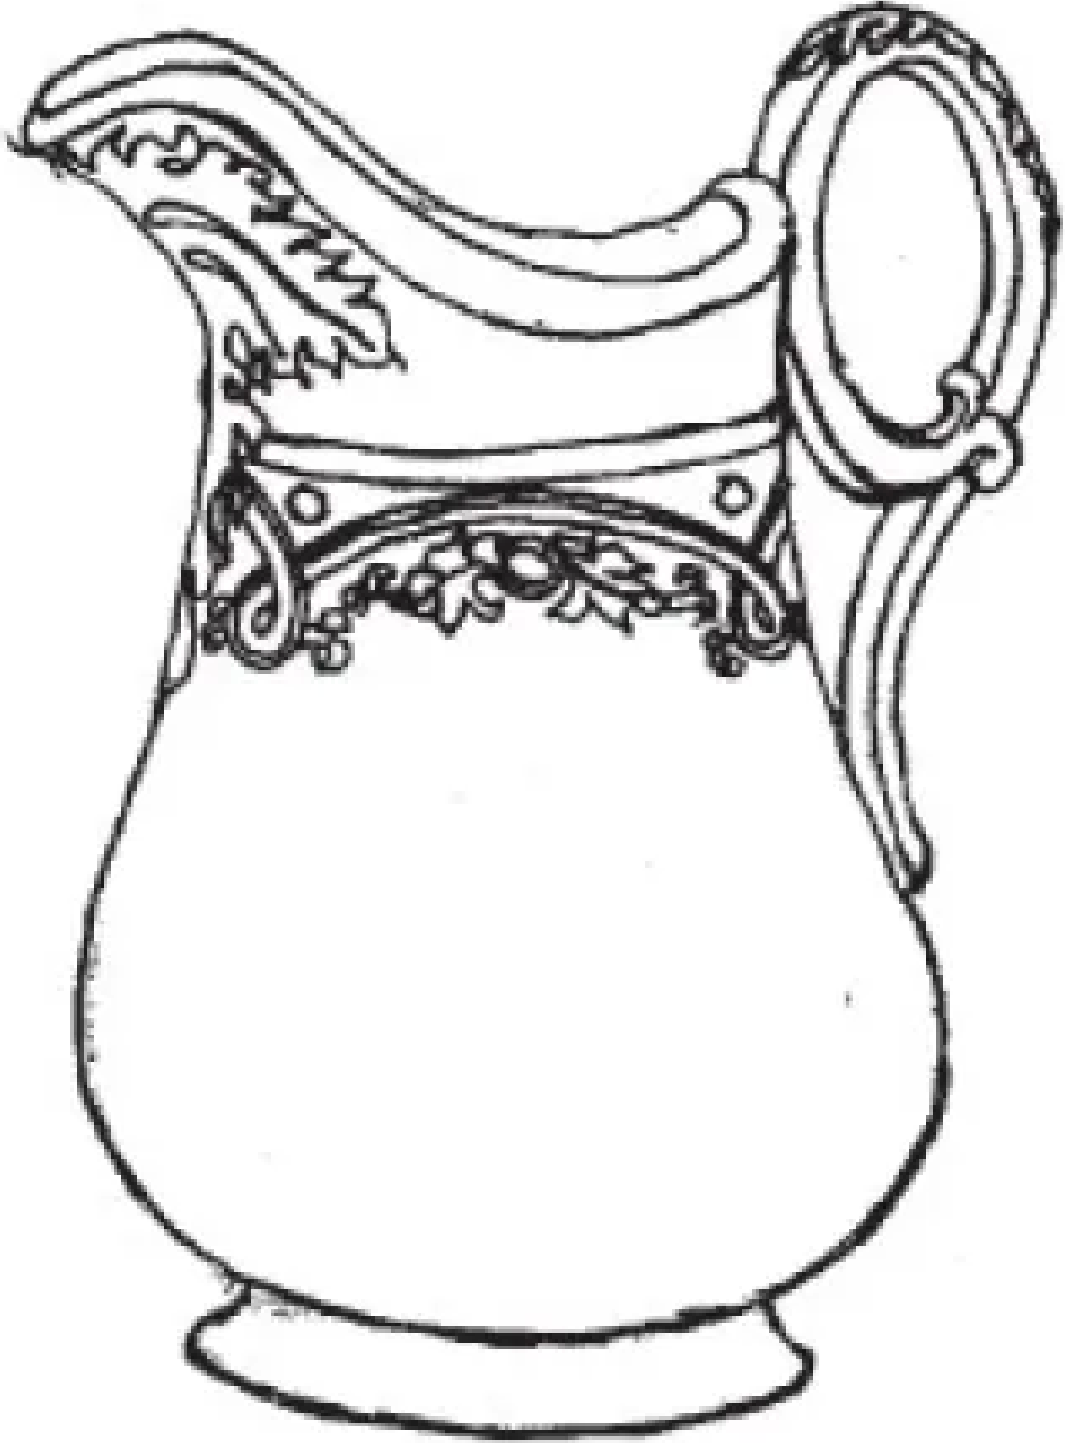

Erie Shape (Sharon Arch) | Unspecified | Table Pitcher | ItemDrw | 001

Shape Name

Erie Shape (Sharon Arch)

Potter Name

Unspecified

Photo Type

Item - Drawing

Item

Pitcher - Table - Various Sizes

[Enlarge Image](#)