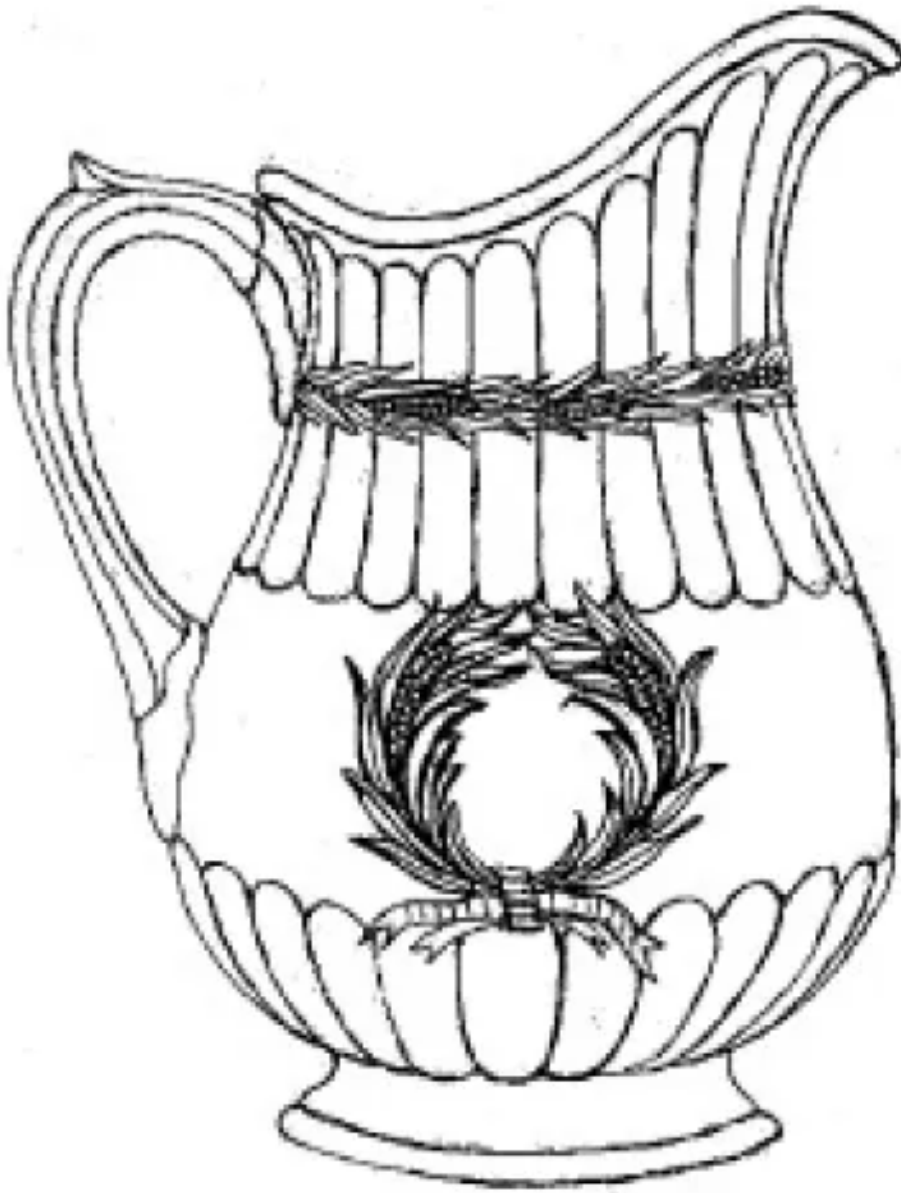

Victory Shape (Laurel Wreath) | Unspecified | Table Pitcher | ItemDraw | 001

Shape Name

[Victory Shape \(Laurel Wreath\)](#)

Potter Name

[Unspecified](#)

Photo Type

Item - Drawing

Item

Pitcher - Table - Various Sizes

Parent Image

[Victory Shape \(Laurel Wreath\) | Elsmore & Forster | Table Pitcher |](#)

[Collection | 001](#)

[Enlarge Image](#)