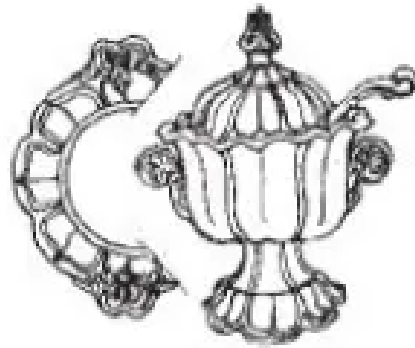

Sydenham Shape | T. & R. Boote (& Co.) | Dinner Set Pieces | ItemDraw | 002

Shape Name

Sydenham Shape

Potter Name

Boote, T. & R. (& Co.)

Photo Type

Item - Drawing

Item

Dinner Set Pieces

Parent Image

Sydenham Shape | T. & R. Boote (& Co.) | Sauce or Soup Tureen Base, Lid, Underplate, and Ladle | Collection | 002

[Enlarge Image](#)