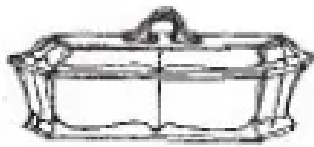

Sydenham Shape | T. & R. Boote (& Co.) | Dinner Set Pieces | ItemDraw | 002

Shape Name

Sydenham Shape

Potter Name

Boote, T. & R. (& Co.)

Photo Type

Item - Drawing

Item

Dinner Set Pieces

Parent Image

Sydenham Shape | T. & R. Boote (& Co.) | Sauce or Soup Tureen Base, Lid, Underplate, and Ladle | Collection | 002

[Enlarge Image](#)