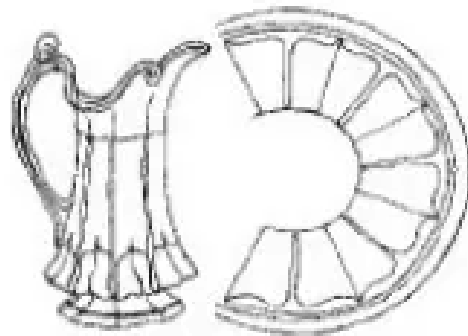

Sydenham Shape | T. & R. Boote (& Co.) | Dinner Set Pieces | ItemDraw | 002

Shape Name

Sydenham Shape

Potter Name

Boote, T. & R. (& Co.)

Photo Type

Item - Drawing

Item

Dinner Set Pieces

Parent Image

Sydenham Shape | T. & R. Boote (& Co.) | Sauce or Soup Tureen Base, Lid, Underplate, and Ladle | Collection | 002

[Enlarge Image](#)