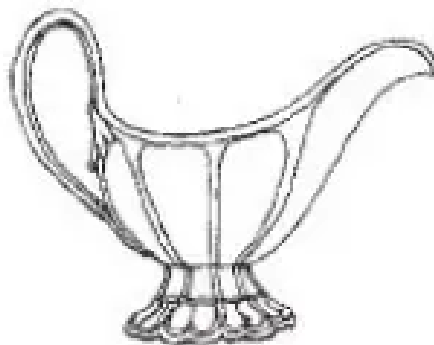

Sydenham Shape | T. & R. Boote (& Co.) | Dinner Set Pieces | ItemDraw | 002

Shape Name

Sydenham Shape

Potter Name

Boote, T. & R. (& Co.)

Photo Type

Item - Drawing

Item

Dinner Set Pieces

Parent Image

Sydenham Shape | T. & R. Boote (& Co.) | Sauce or Soup Tureen Base, Lid, Underplate, and Ladle | Collection | 002

[Enlarge Image](#)