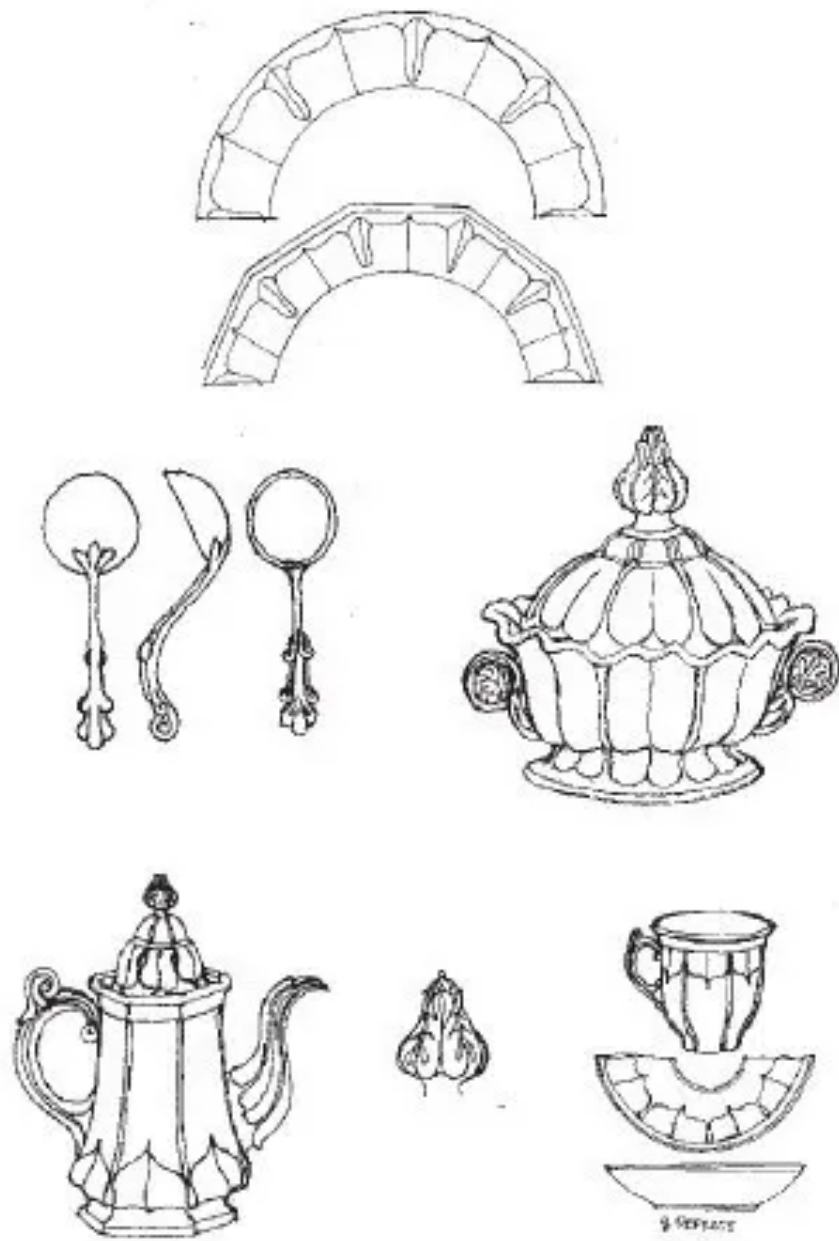

Sydenham Shape | T. & R. Boote (& Co.) | Dinner Set Pieces | ItemDraw | 001

Shape Name

Sydenham Shape

Potter Name

Boote, T. & R. (& Co.)

Photo Type

Item - Drawing

Item

Dinner Set Pieces

Parent Image

Sydenham Shape | Unspecified | Complete Dinner Set | Collection | 004

[Enlarge Image](#)