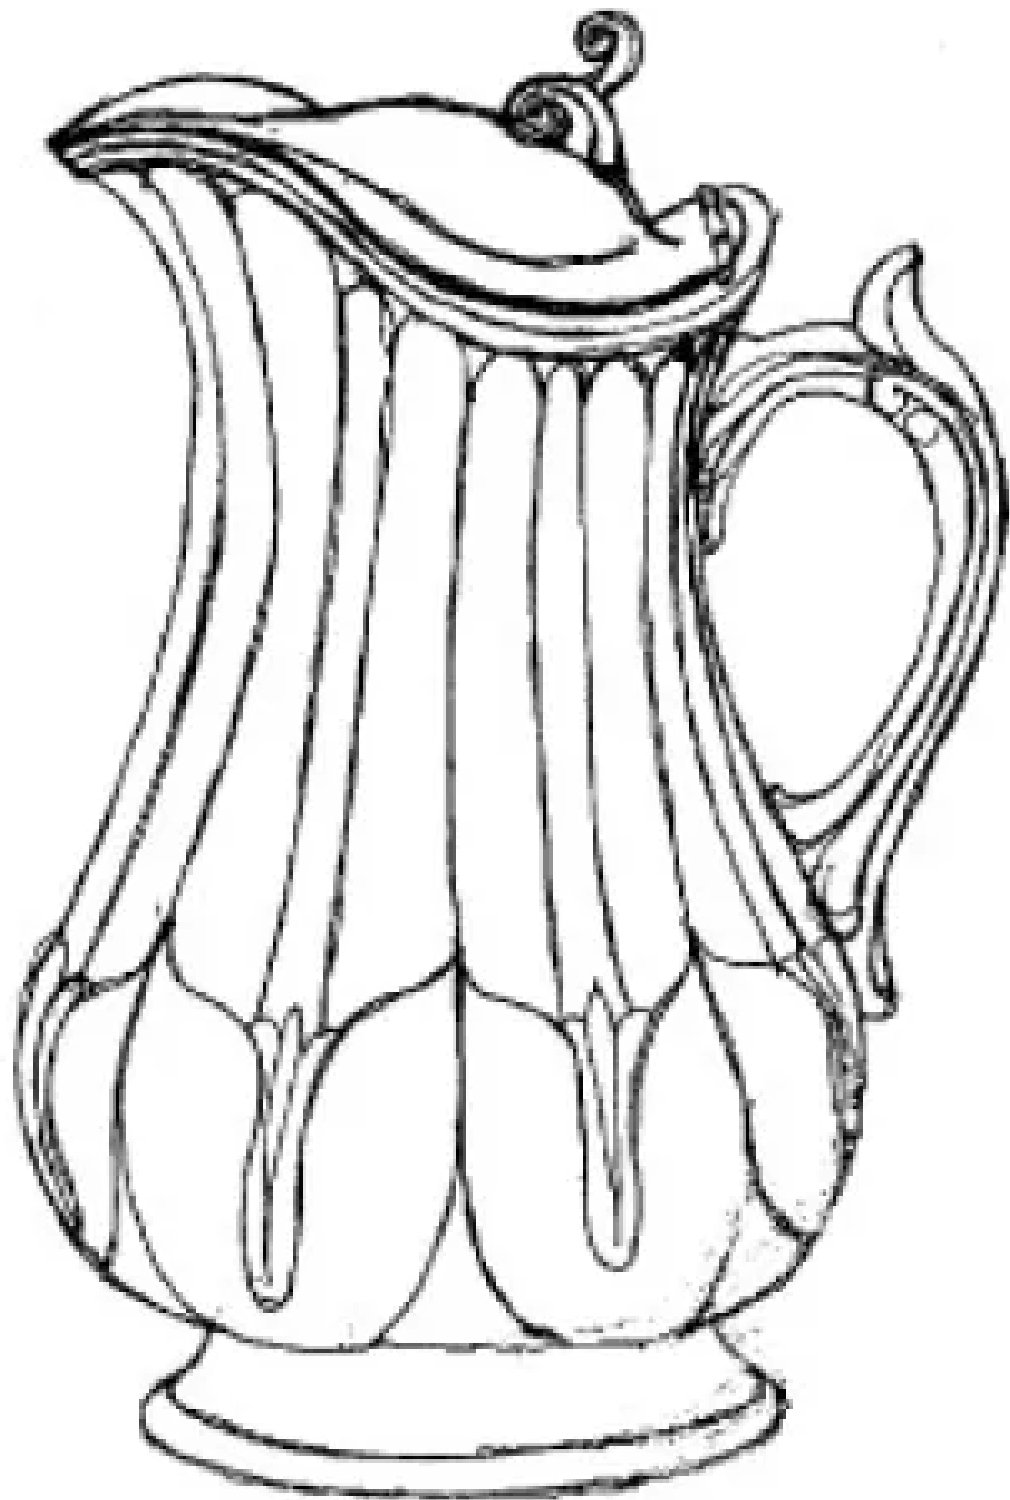

Columbia Shape | Unspecified | Syrup Pitcher with Metal Lid | ItemDrw | 001

Shape Name

Columbia Shape

Potter Name

Unspecified

Photo Type

Item - Drawing

Item

Syrup Pitcher with Metal Lid - up to 7" Tall

[Enlarge Image](#)