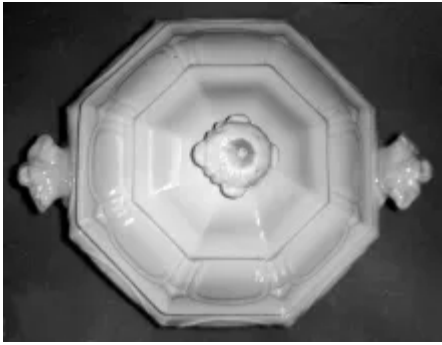

Atlantic Shape | Samuel Alcock & Co. | Vegetable Tureen Base and Lid | Item | 002

Shape Name

Atlantic Shape

Potter Name

Alcock, Samuel & Co.

Photo Type

Item - Photo

Item

Vegetable Tureen Base and Lid

[Enlarge Image](#)

Associated Images

**Atlantic Shape | Samuel Alcock
& Co. | Vegetable Tureen Base
and Lid | Finial | 001**