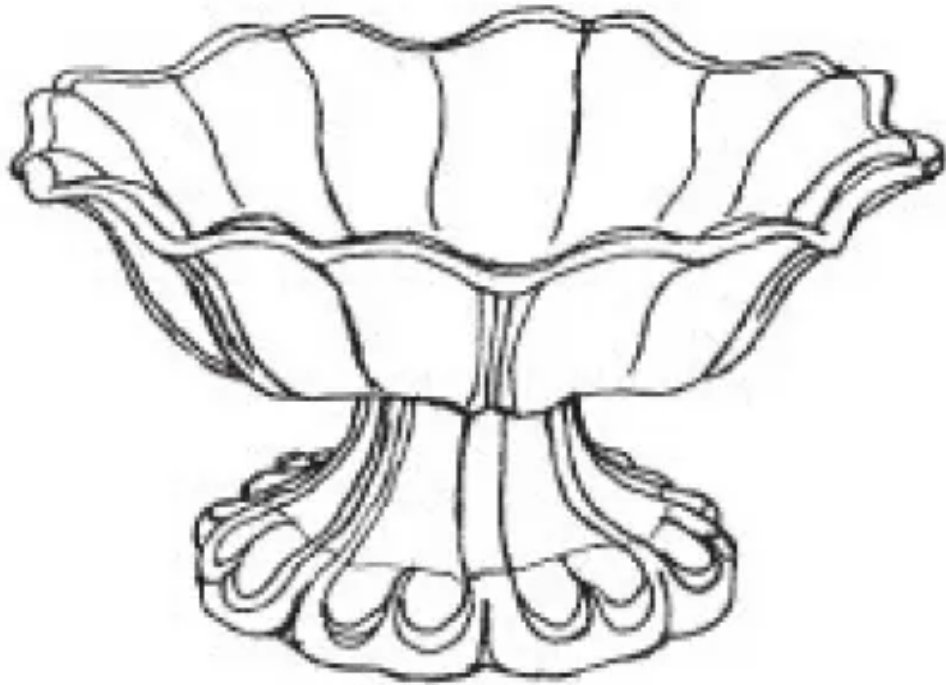

Sydenham Shape | T. & R. Boote (& Co.) | Compote on Tall Pedestal | ItemDrw | 001

Shape Name

Sydenham Shape

Potter Name

Boote, T. & R. (& Co.)

Photo Type

Item - Drawing

Item

Compote on Tall Pedestal

Notes

This is a drawing of the oval version of the typically round Sydenham Shape compote.

[Enlarge Image](#)