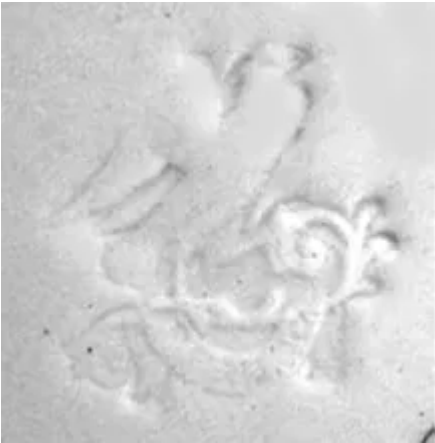

Associated Images