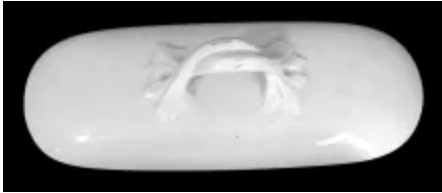

Plain | George Jones & Co. | Brush Tray Base and Lid | Item | 001

Shape Name

Plain

Potter Name

Jones, George & Co.

Photo Type

Item - Photo

Item

Brush Tray Base and Lid

[Enlarge Image](#)

Associated Images

AWARDED TO
GEORGE JONES
STOKE ON TRENT

**Plain | George Jones & Co. |
Brush Tray Base and Lid | Mark
| 003**

**Plain | George Jones & Co. |
Brush Tray Lid | Finial | 002**