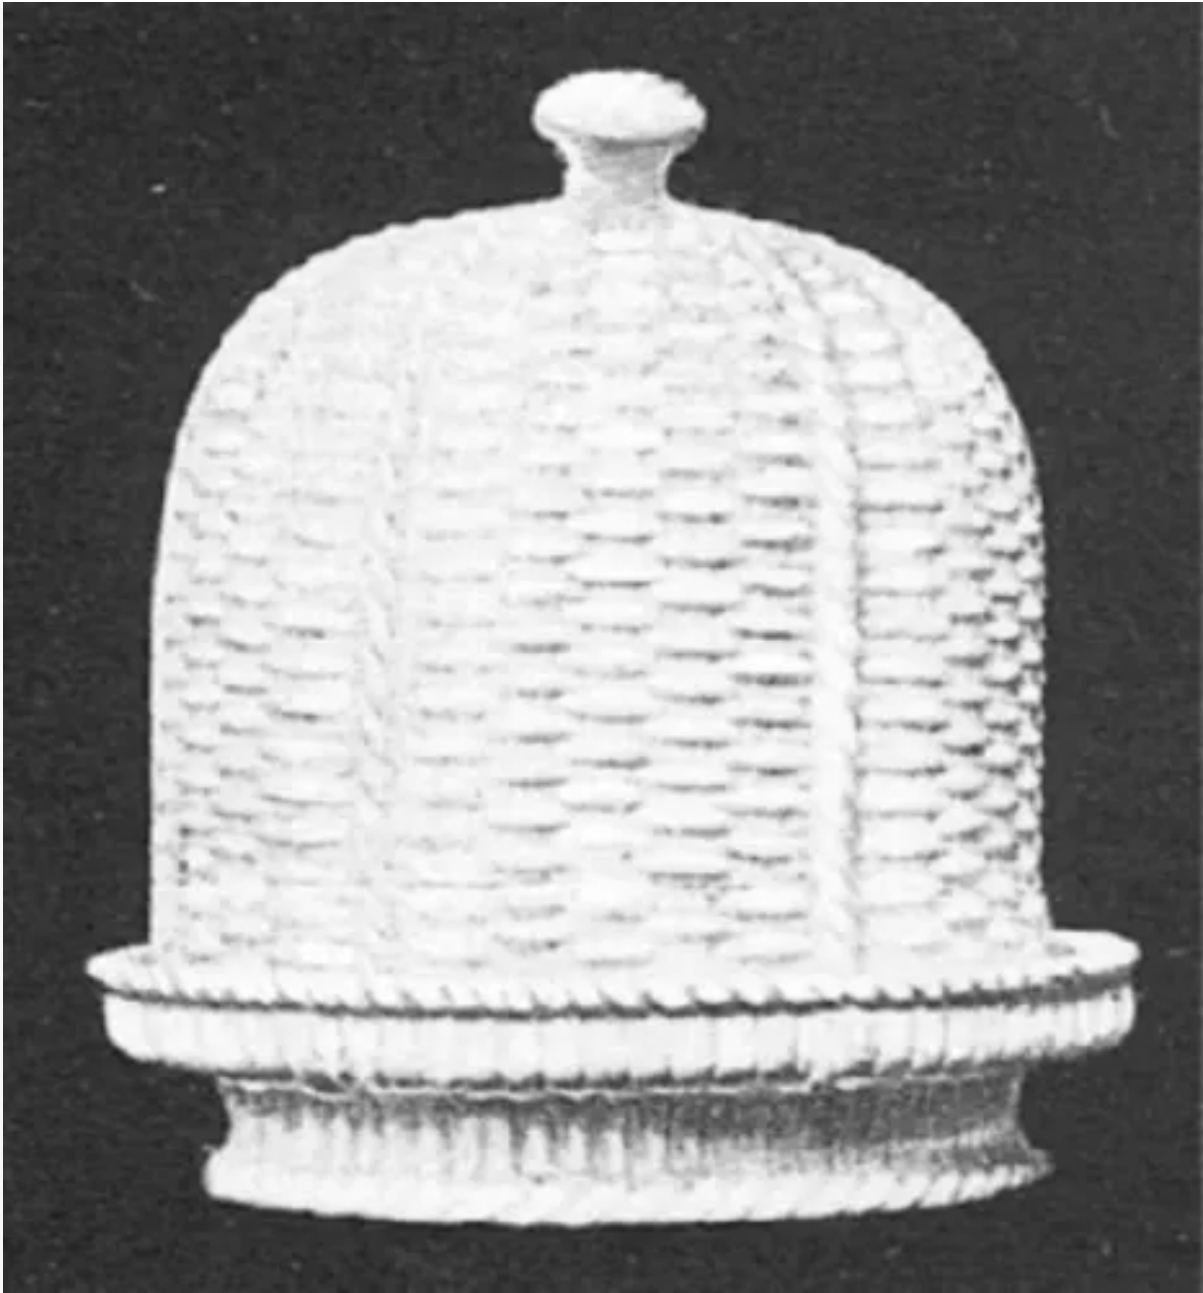

Unknown Tableware | Minton & Co. | Cheese Dish Dome and Underplate | Item | 003

Shape Name

Unknown Tableware

Potter Name

Minton & Co.

Photo Type

Item - Photo

Item

Cheese Dish Dome and Underplate

Notes

"Wicker"

[Enlarge Image](#)