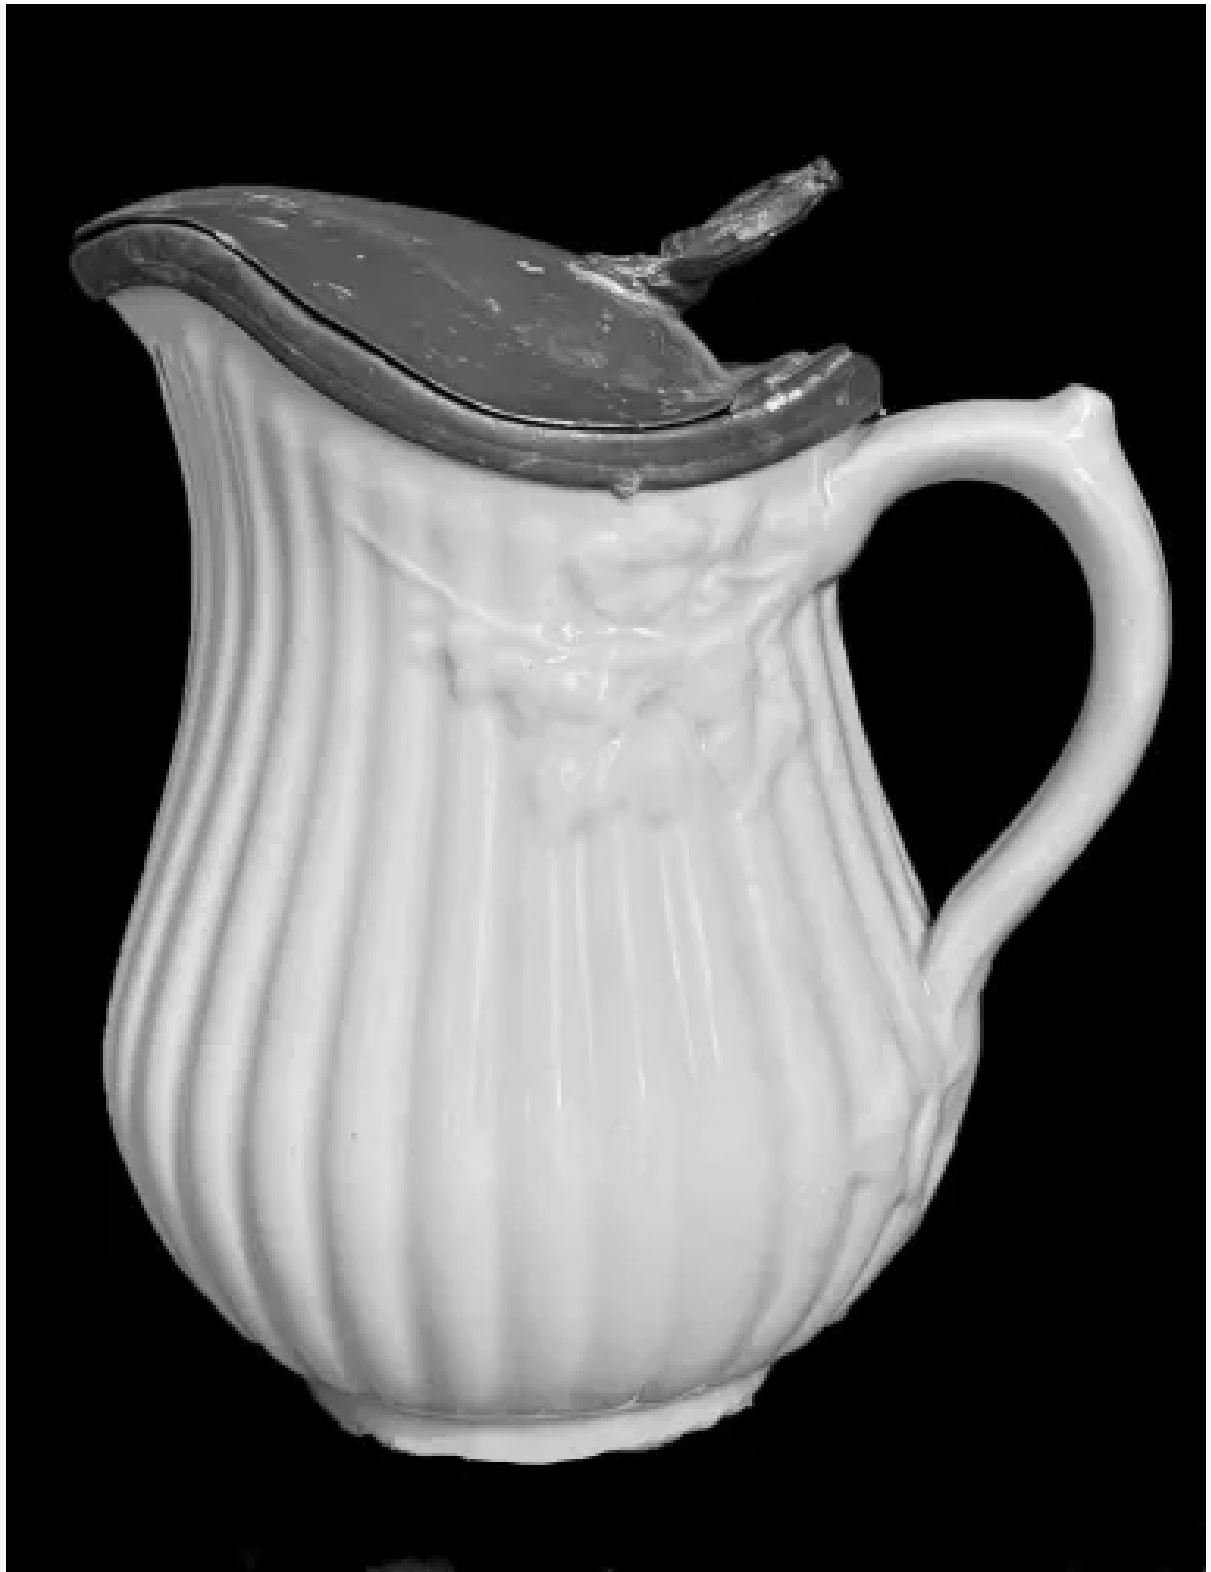

Full Ribbed | Henry Alcock & Co. | Syrup Pitcher with Metal Lid | Item | 001

Shape Name

Full Ribbed

Potter Name

Alcock, Henry & Co.

Photo Type

Item - Photo

Item

Syrup Pitcher with Metal Lid - up to 7" Tall

[Enlarge Image](#)

Associated Images

**Full Ribbed | Unspecified |
Syrup Pitcher with Metal Lid |
ItemDrw | 001**

**Full Ribbed | Henry Alcock &
Co. | Syrup Pitcher with Metal
Lid | Mark | 002**