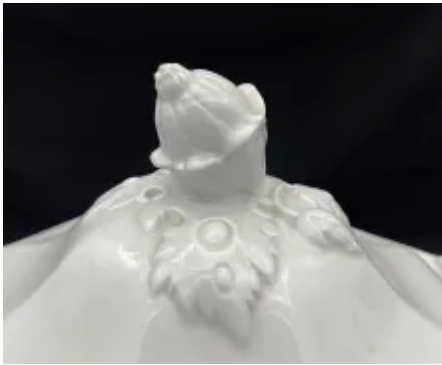

**Gothic | Charles Meigh & Son |
Vegetable Tureen Base and Lid |
Handle | 004**