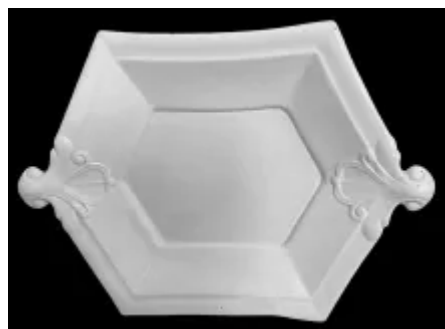

**Gothic | Francis Clementson & William Young |  
Sauce or Soup Tureen Base, Lid, and Undertray |  
Item | 001**

**Shape Name**

[Gothic](#)

**Potter Name**

[Clementson, Francis & William Young](#)

**Photo Type**

Item - Photo

**Item**

Sauce or Soup Tureen Base, Lid, and Underplate

**Kew Registration**

[30701](#)

[Enlarge Image](#)

# Associated Images

**Gothic | Francis Clementson &  
William Young | Sauce or Soup  
Tureen Base, Lid, and  
Undertray | Mark | 004**

**Gothic | Francis Clementson &  
William Young | Sauce or Soup  
Tureen Undertray | Item | 003**