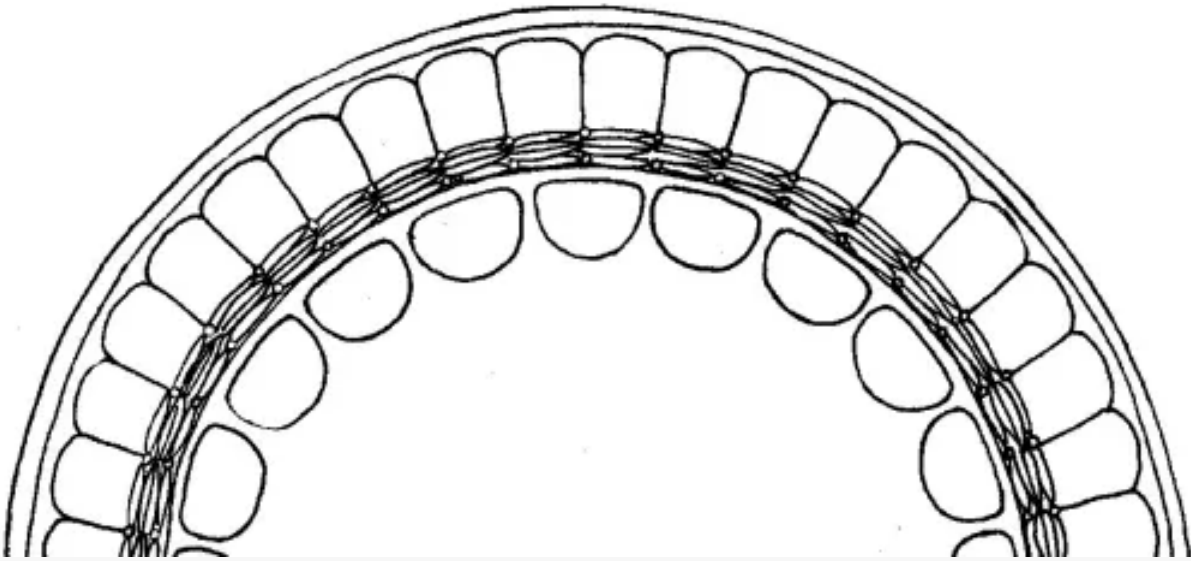

Victory Shape (Laurel Wreath) | Elsmore & Forster | Plate | ItemDrw | 001

Shape Name

[Victory Shape \(Laurel Wreath\)](#)

Potter Name

[Elsmore & Forster](#)

Photo Type

Item - Drawing

Item

Plate - Various Sizes 4" to 10"

Parent Image

[Victory Shape \(Laurel Wreath\) | Elsmore & Forster | Plate | Item | 002](#)

[Enlarge Image](#)