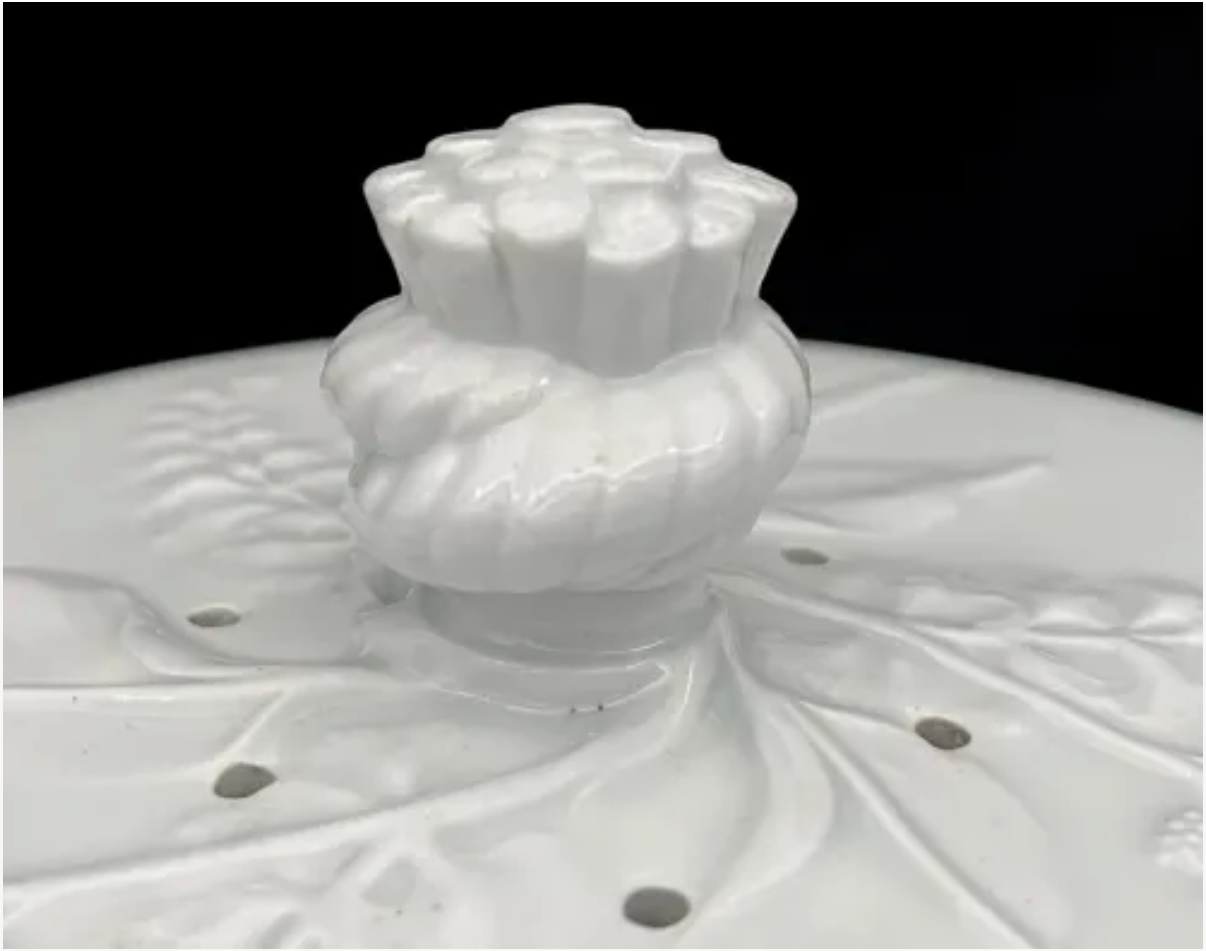

[Enlarge Image](#)