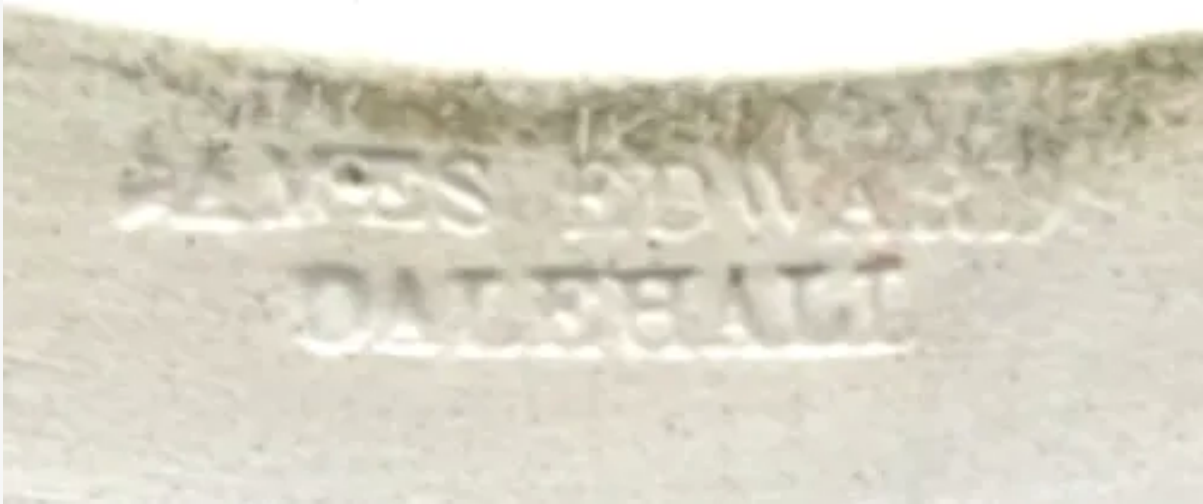

[Enlarge Image](#)